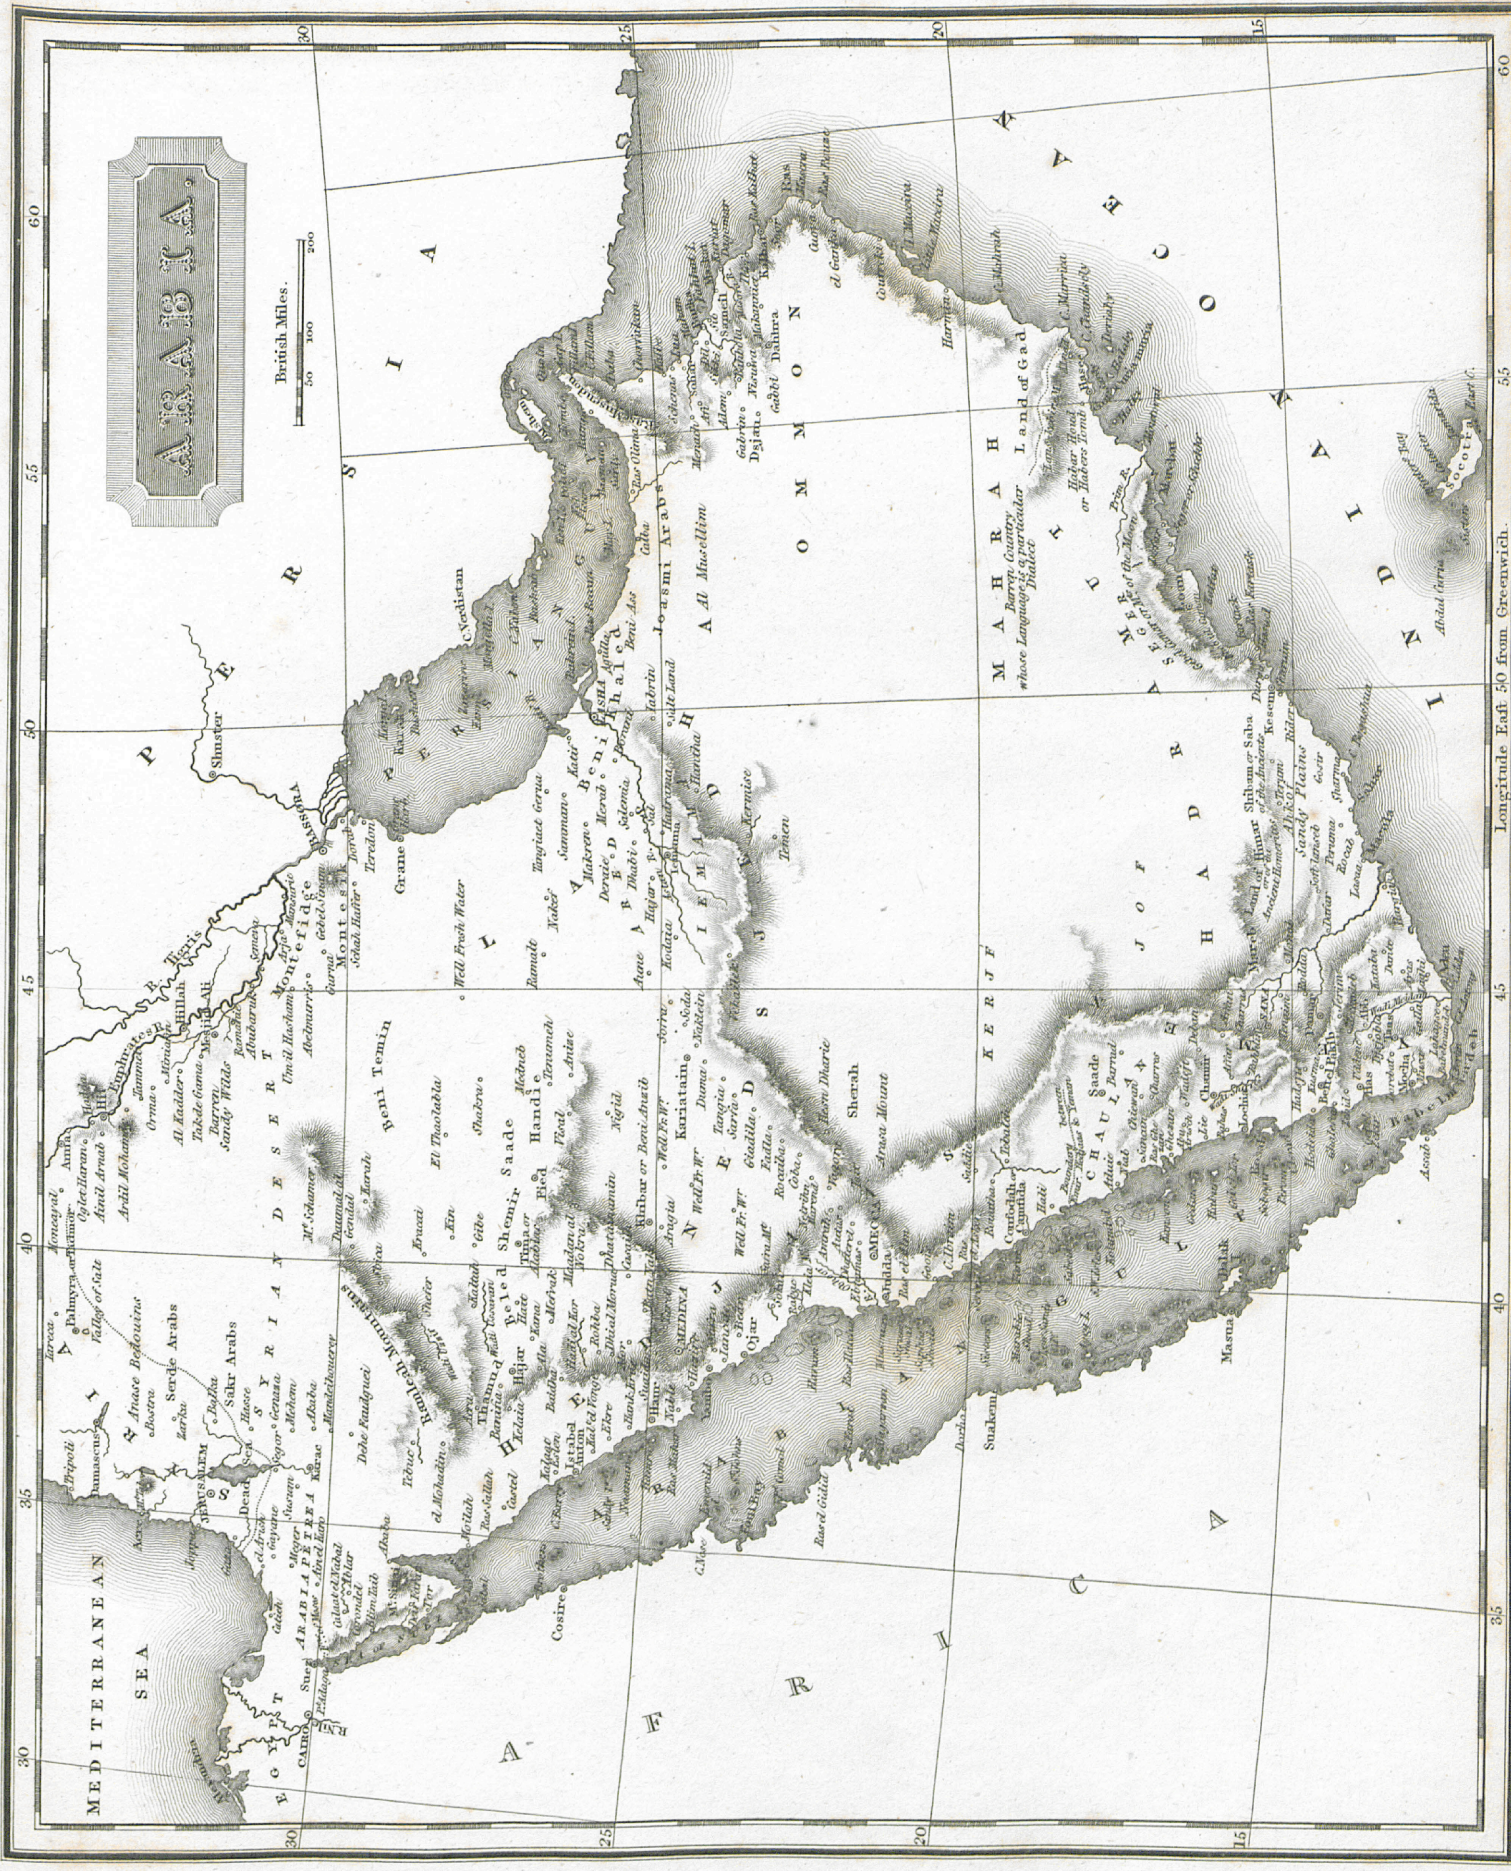

Drawn by A. Arrowsmith.

Published 1877, by A. Constable & C. Edinburgh.

Drawn by A. Horsburgh.

Engraved by SHEPHERD.

Longitude East 50 from Greenwich.

30

35

40