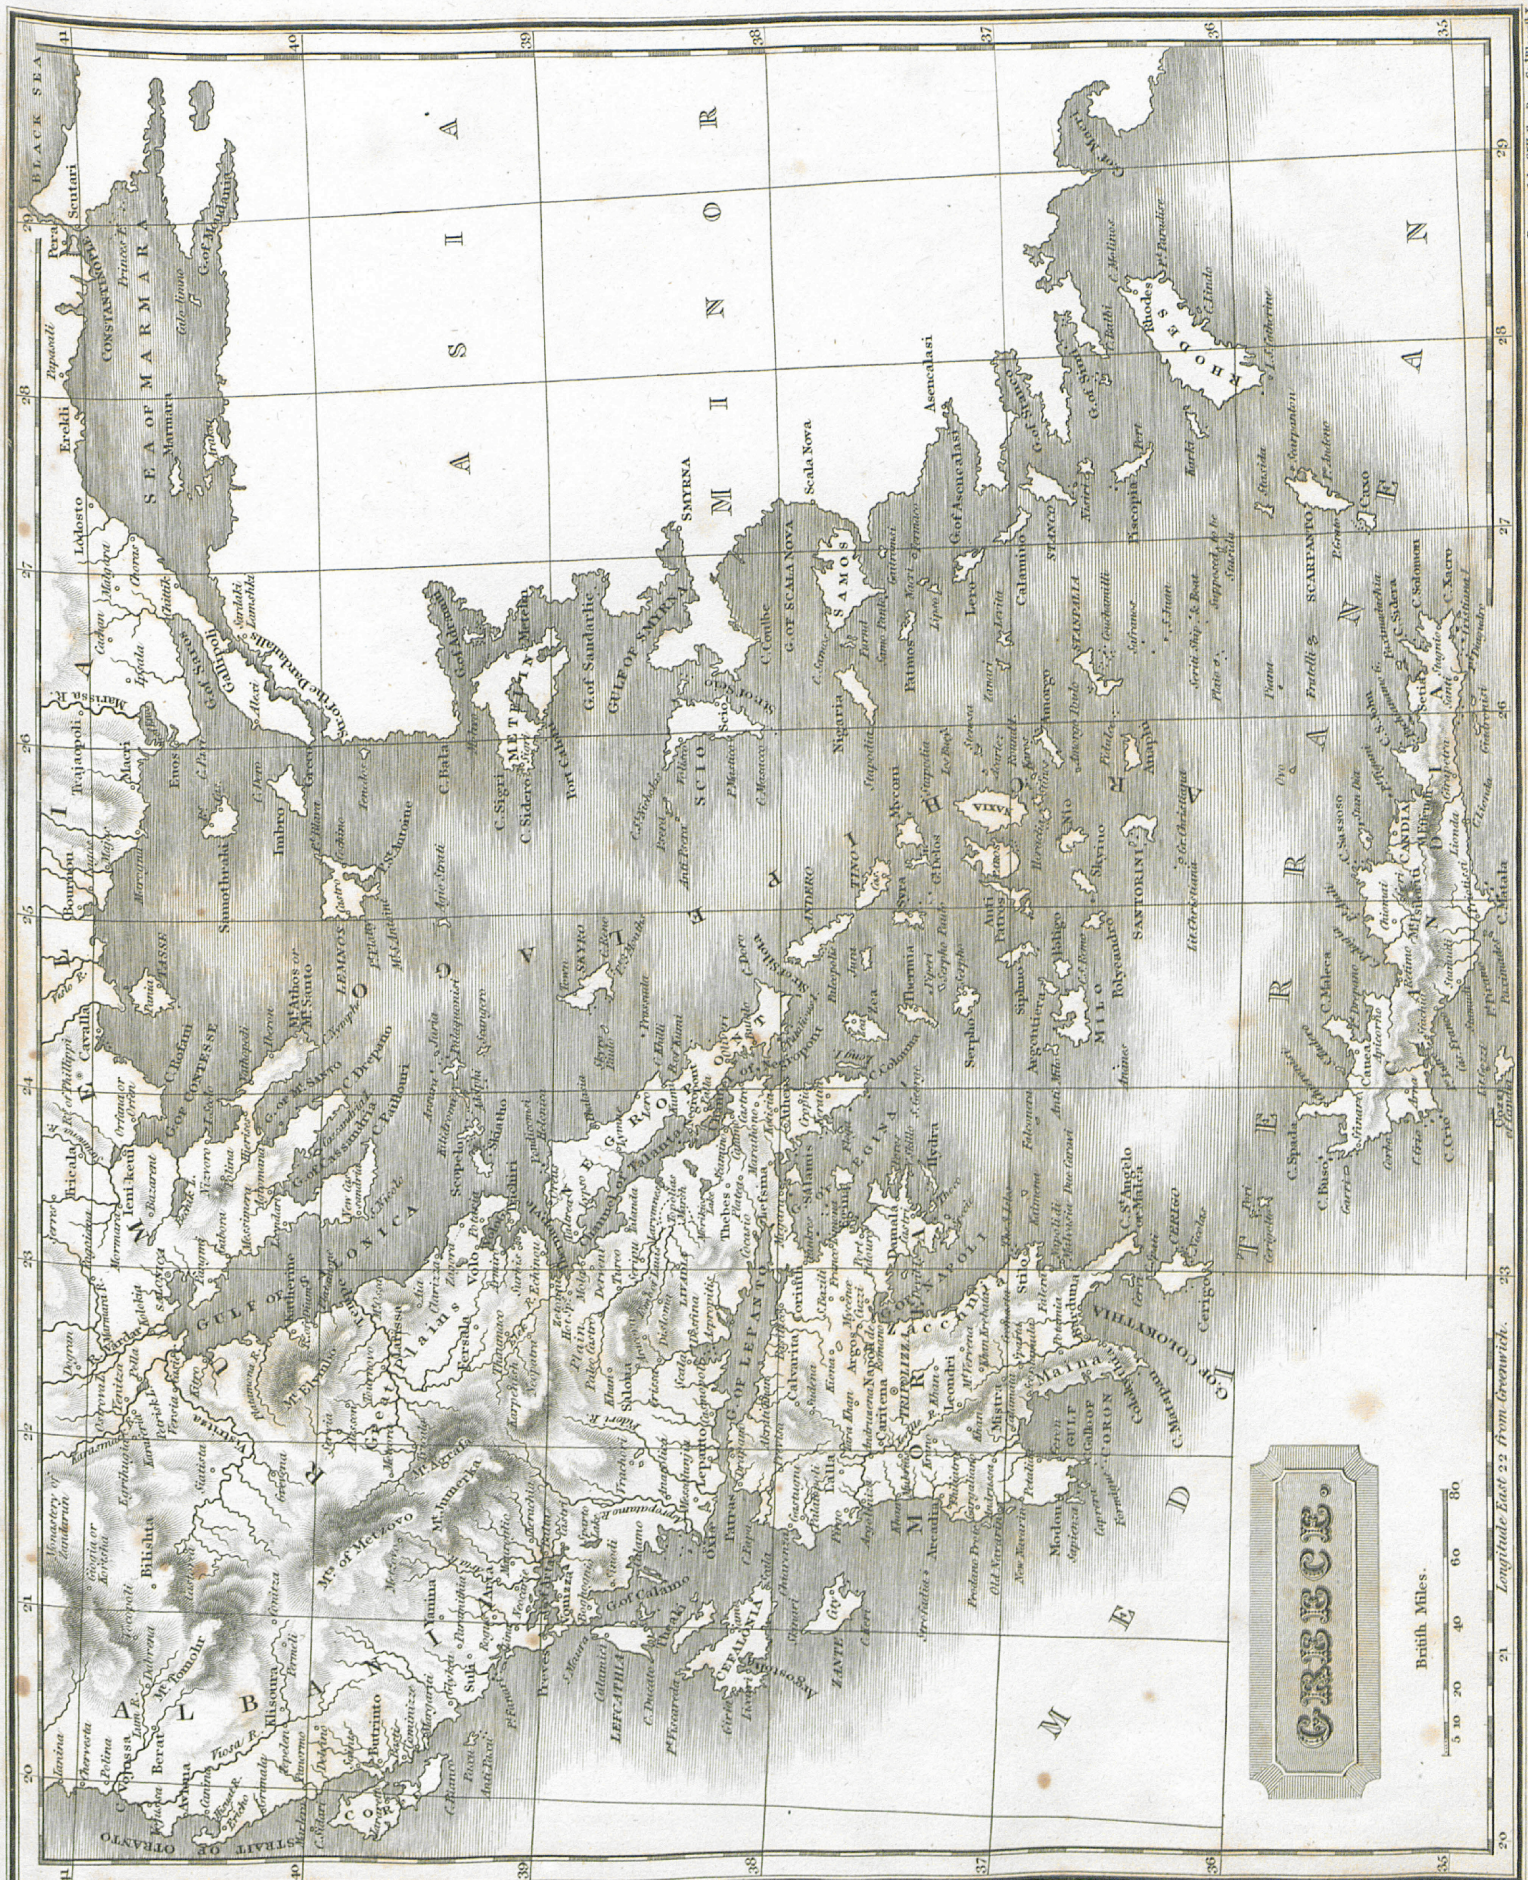

Drawn by A. Arrowsmith.

Engraved by S. Hall 14 Bury St. Edmunds.

Engraved by S. Hall & Bury St. Edmunds.

Published 1817, by A. Constable & Co. Edinburgh.

Drawn by A. Crossmith.