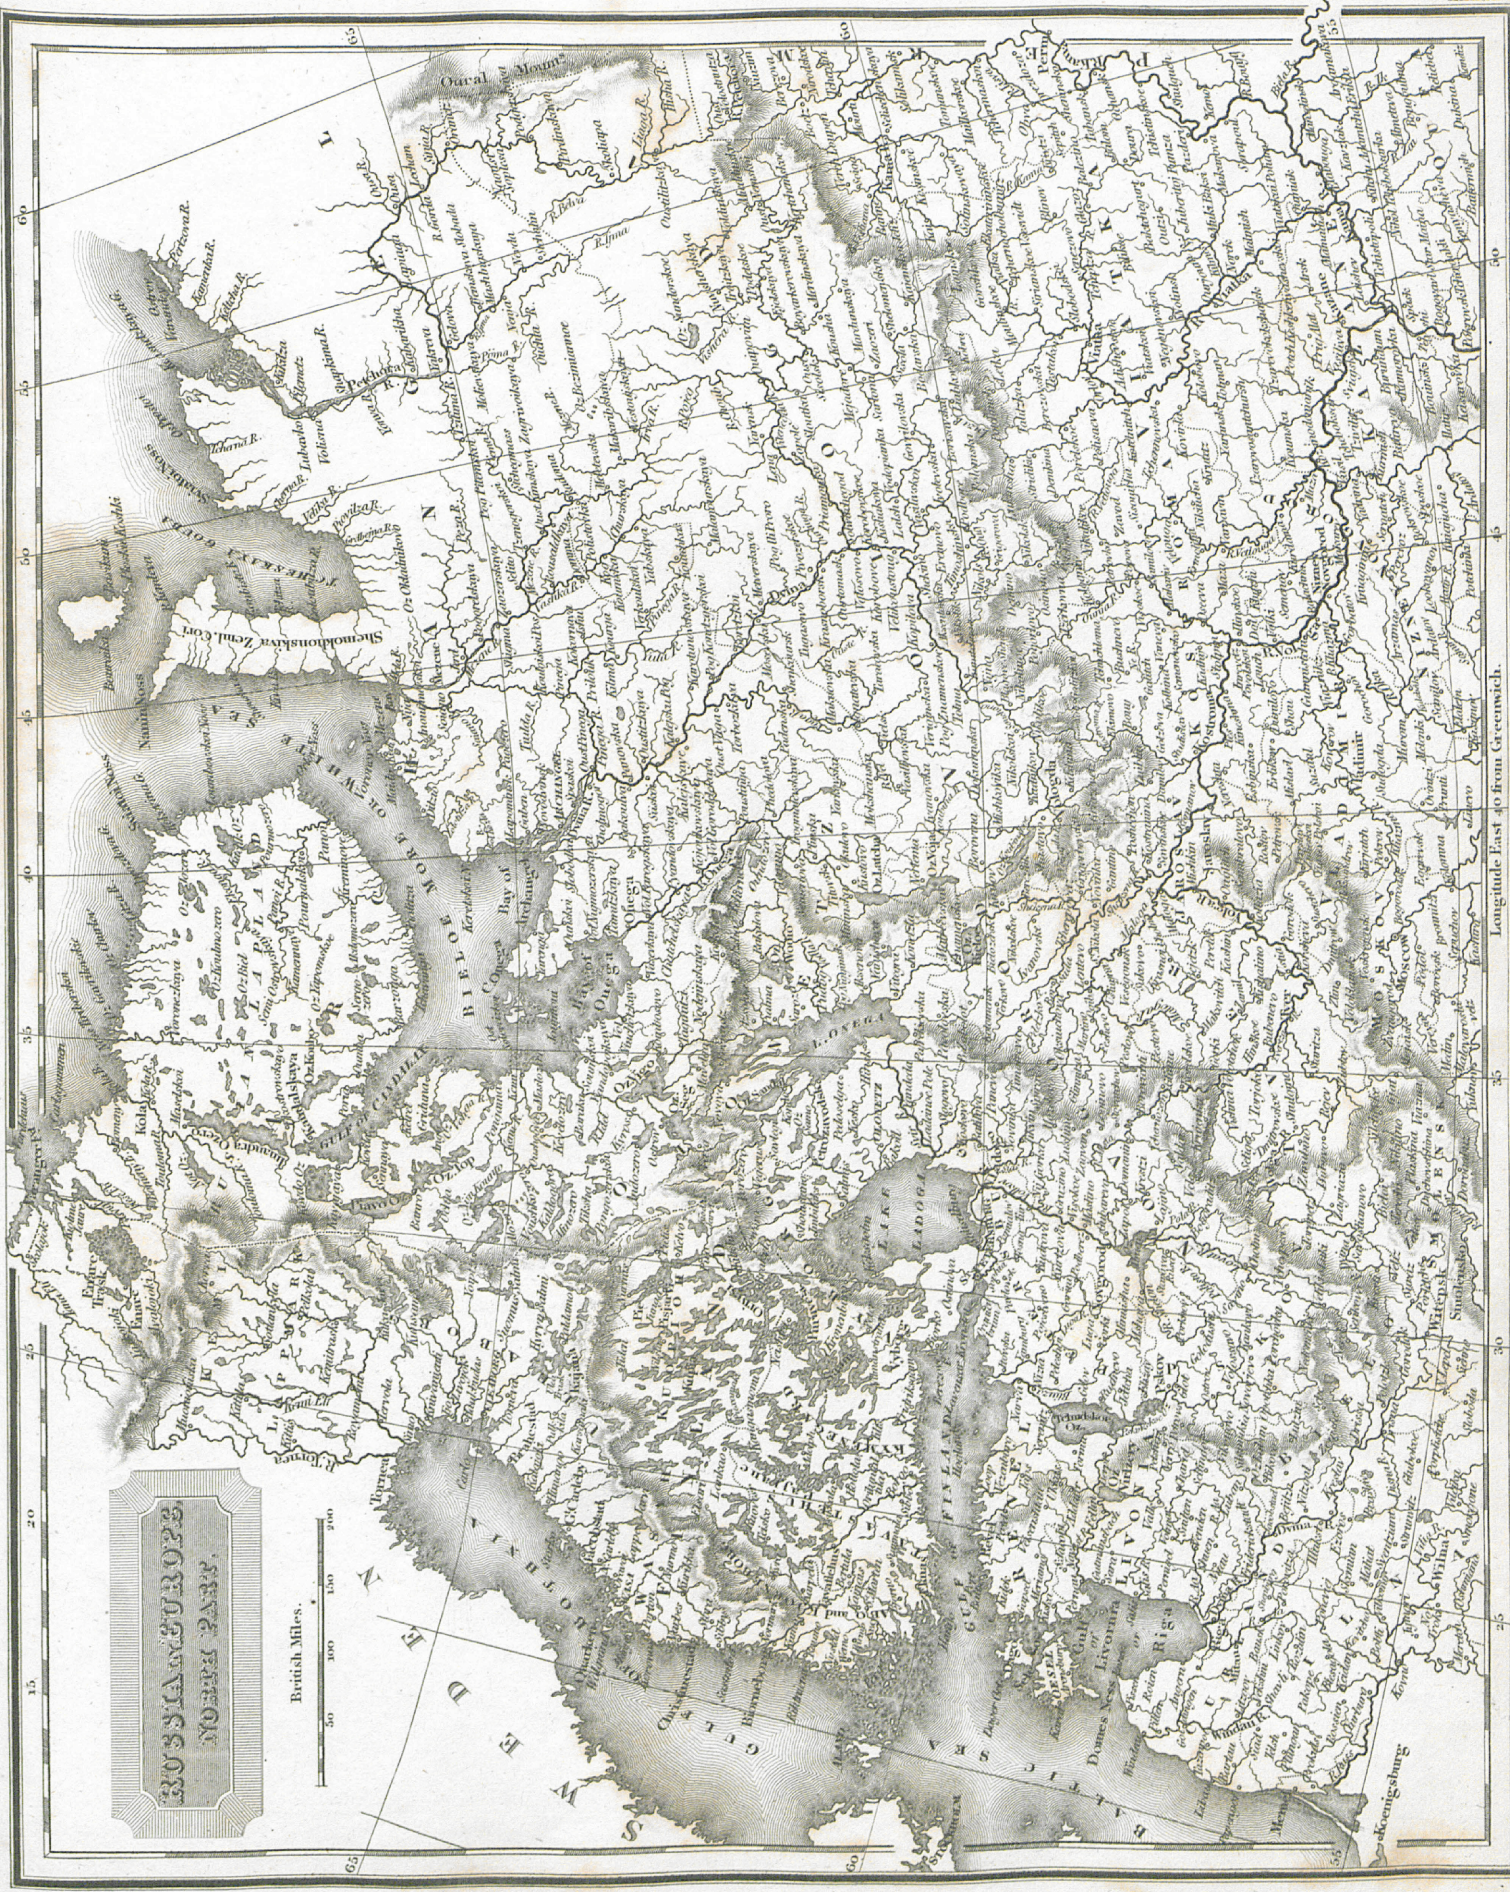

Longitude East 40 from Greenwich.

Published 1871 by J. Constable & Co. Edinburgh.

Drawn by A. Arrowsmith.